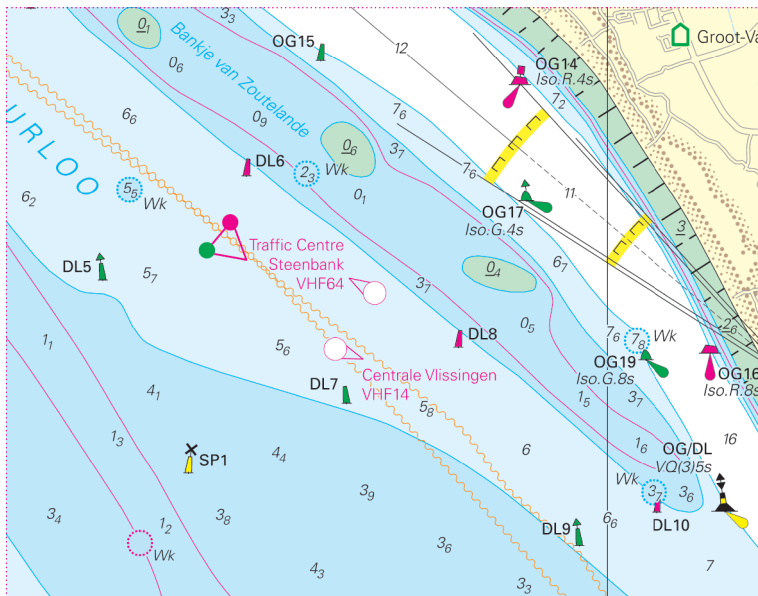

Nederland NL5

Ooster- en Westerschelde

Update-Service Week 21

Week 05-21 2026

Note: This document contains the entire Update-Service to this date. To avoid unnecessary printouts, only the not yet corrected pages should be printed.

C3 boven rechts
C3 top right

C5 B onderaan midden
C5 B bottom centre

C4 midden
C4 centre

C5 B onderaan rechts
C5 B bottom right

20cm

10cm

C6 midden
C6 centre

Centrale Terneuzen	VHF 03
Centrale Hansweert	VHF 65
Centrale Zandvliet	VHF 12