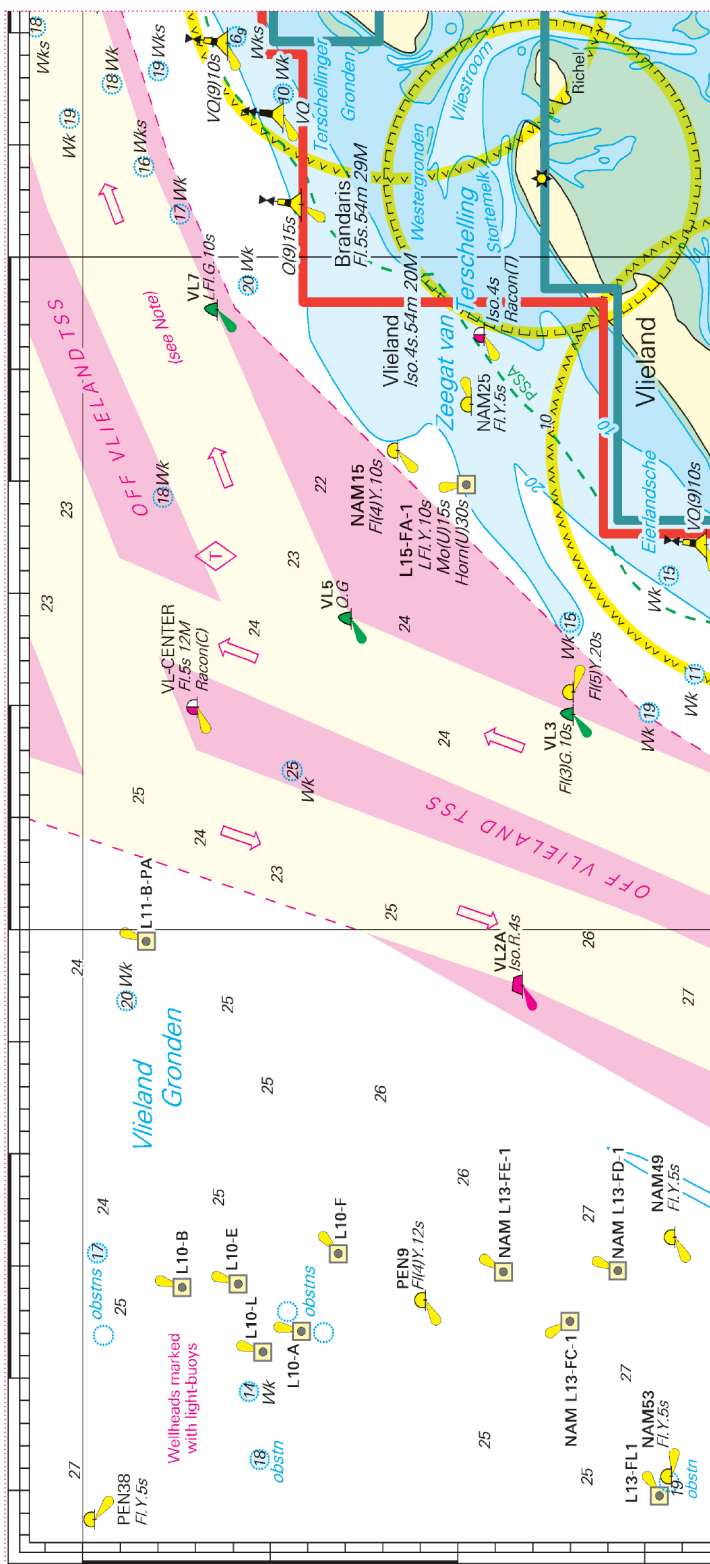

# NVCharts

## Nederland NL3 IJsselmeer en Randmeren

### Update-Service Week 26

Week 05-21 2026

Note: This document contains the entire Update-Service to this date. To avoid unnecessary printouts, only the not yet corrected pages should be printed.

C1 boven links  
C1 top left

C2 onderaan midden  
C2 bottom centre

C2 midden  
C2 centre

C2 midden links  
C2 centre left

C4 boven midden  
C4 top centre

C21 onderaan rechts  
C21 bottom right

C5 B boven links  
C5 B top left

C6 D midden links  
C6 D centre left