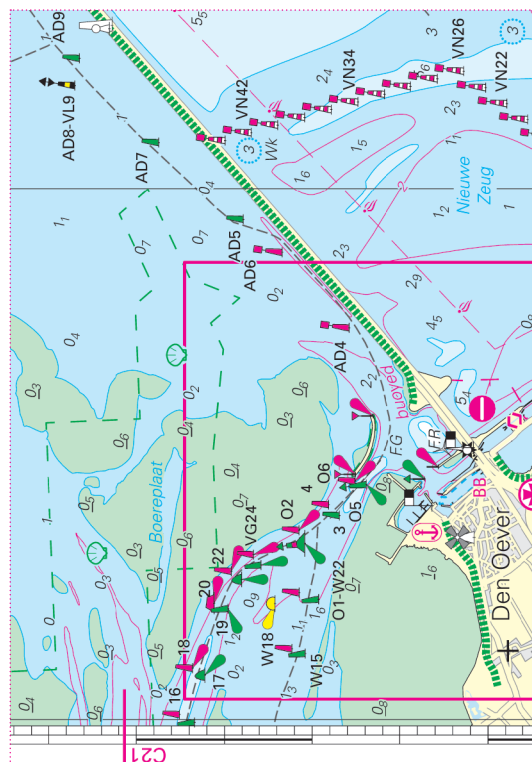

# NVCharts

## Nederland NL3 IJsselmeer en Randmeren

### Update-Service Week 26

Week 05-21 2026

Note: This document contains the entire Update-Service to this date. To avoid unnecessary printouts, only the not yet corrected pages should be printed.

C1 boven links  
C1 top left

C2 onderaan midden  
C2 bottom centre

C2 midden  
C2 centre

C2 midden links  
C2 centre left

C4 boven midden  
C4 top centre

C21 onderaan rechts  
C21 bottom right

C5 B boven links  
C5 B top left

C6 D midden links  
C6 D centre left