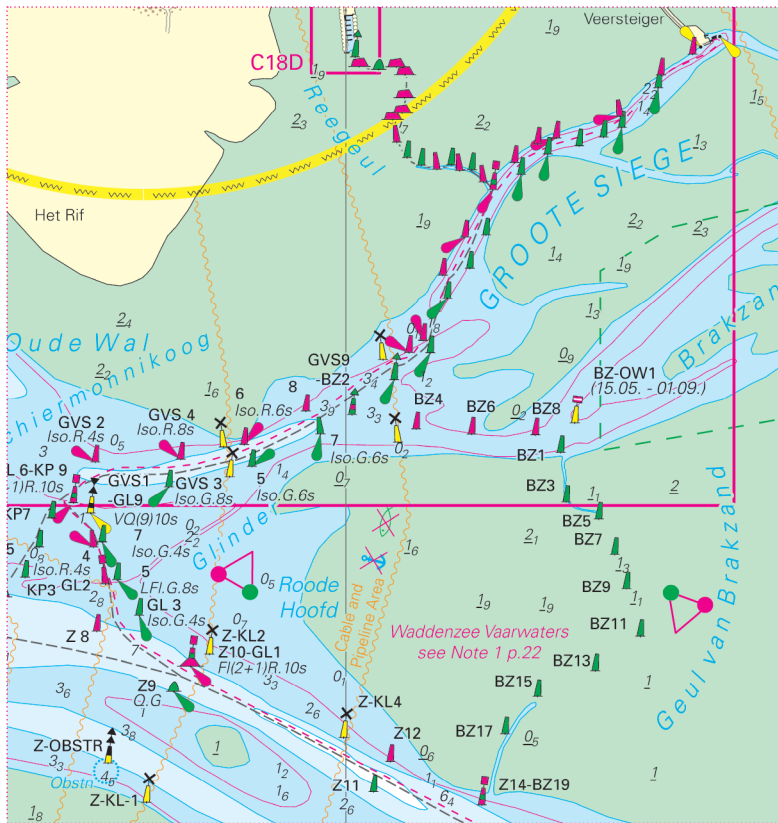

Note 1: Caution Area
In this area free span has been detected. Shipping is requested not to fish or anchor within this area.

Adjoining nv charts - NL1

22

C2 midden links
C2 centre left

C5 boven rechts
C5 top right

C11 midden rechts
C11 centre right

C7 midden links
C7 centre left

C7 midden rechts
C7 centre right

C6 midden
C6 centre

C16 C onderaan midden
C16 C bottom centre

C10 midden
C10 centre

C10 onderaan rechts
C10 bottom right

C14 onderaan rechts
C14 bottom right

C12 midden
C12 centre

C10 boven midden
C10 top centre

C12 boven links
C12 top left

C16 D midden
C16 D centre

C16 B onderaan rechts
C16 B bottom right

C17 B midden links
C17 B centre left