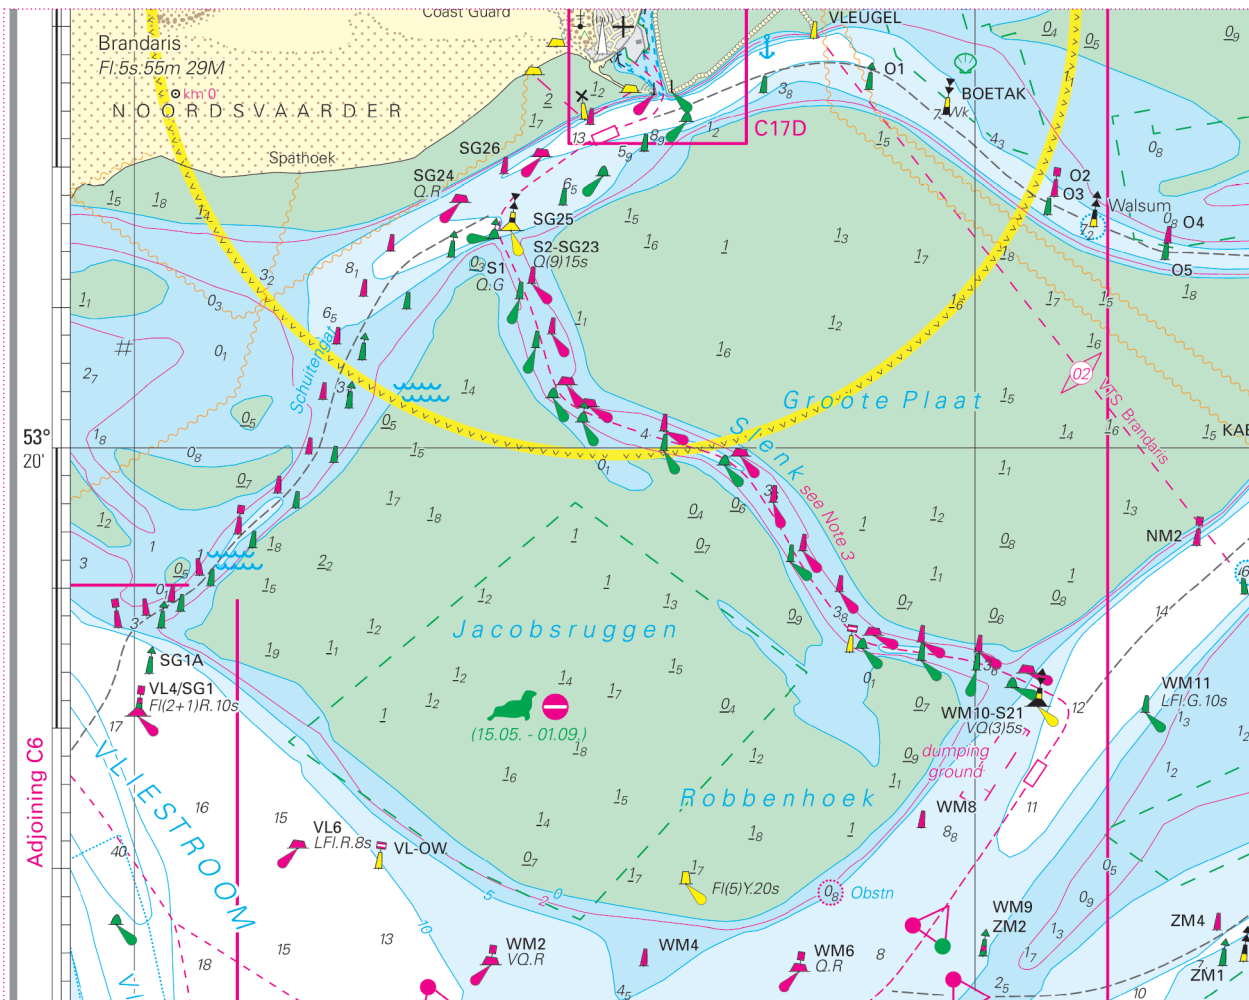

C7 midden links
C7 centre left