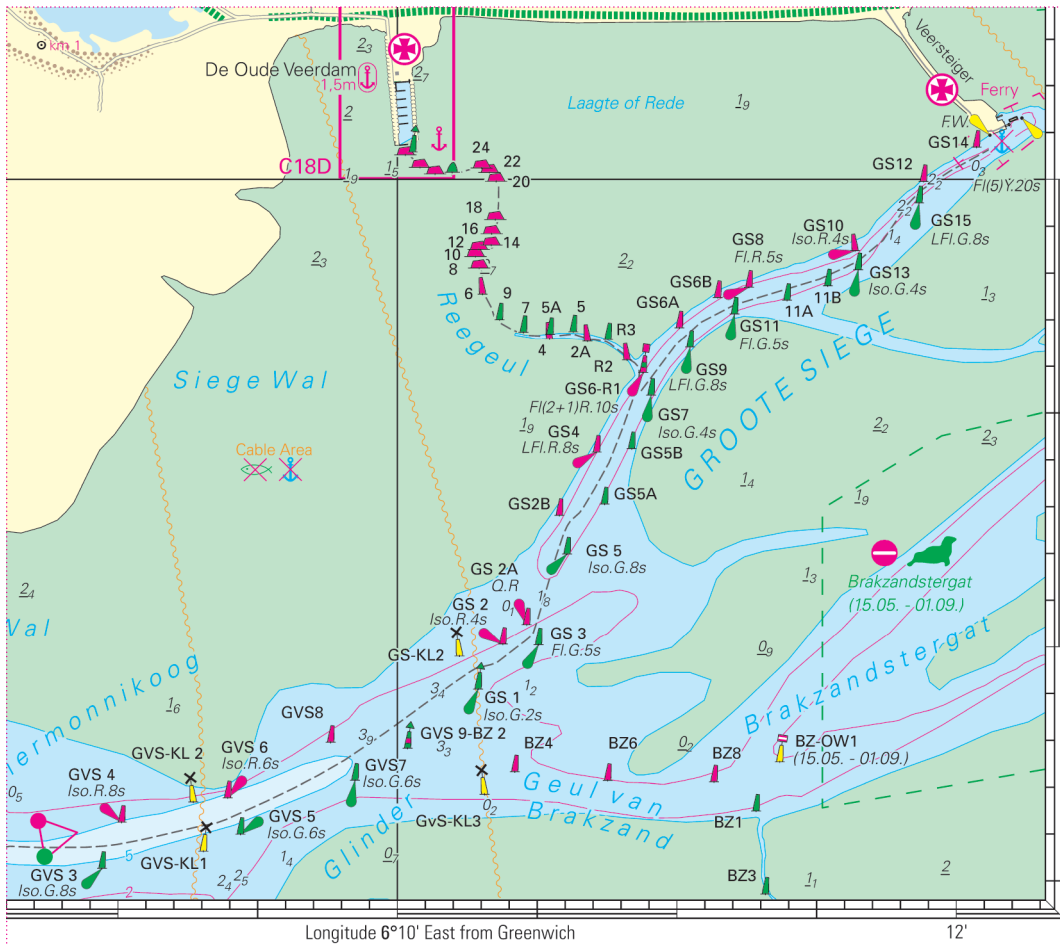

Note 1: Caution Area
In this area free span has been detected. Shipping is requested not to fish or anchor within this area.

Adjoining nv charts - NL1

22

C2 midden links
C2 centre left

C5 boven rechts
C5 top right

C16 D onderaan links
C16 D bottom left

20cm

10cm

C17 E midden links
C17 E centre left

C17 E midden rechts
C17 E centre right

C18 E onderaan rechts
C18 E bottom right

C17 B boven rechts
C17 B top right

C17 B midden
C17 B centre