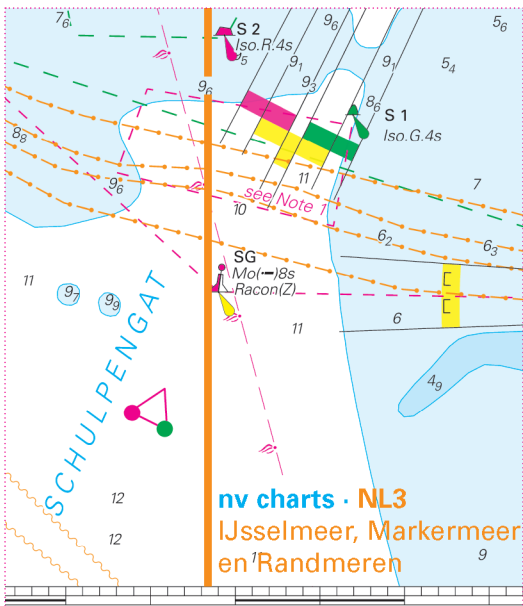

NVCharts

Nederland NL2 Waddenzee

Update-Service Week 26

Week 05-21 2026

Note: This document contains the entire Update-Service to this date. To avoid unnecessary printouts, only the not yet corrected pages should be printed.

C2 onderaan midden
C2 bottom centre

C3 midden
C3 centre

C3 midden links
C3 centre left

Note: Historische wrakken
De locaties van historische wrakken (Rijksmonumenten) zijn door de Erfgoedwet beschermd tegen ongeautoriseerde handelingen.

Note 1: Caution Area
In this area free span has been detected. Shipping is requested not to fish or anchor within this area.

Adjoining nv charts - NL1

22

C2 midden links
C2 centre left

C5 boven rechts
C5 top right