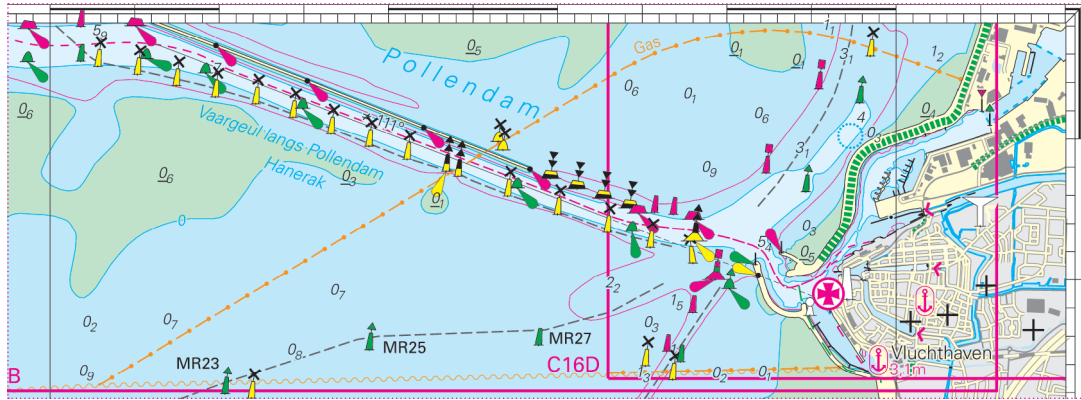

Note 1: Caution Area
In this area free span has been detected. Shipping is requested not to fish or anchor within this area.

Adjoining nv charts - NL1

22

C2 midden links
C2 centre left

C5 boven rechts
C5 top right