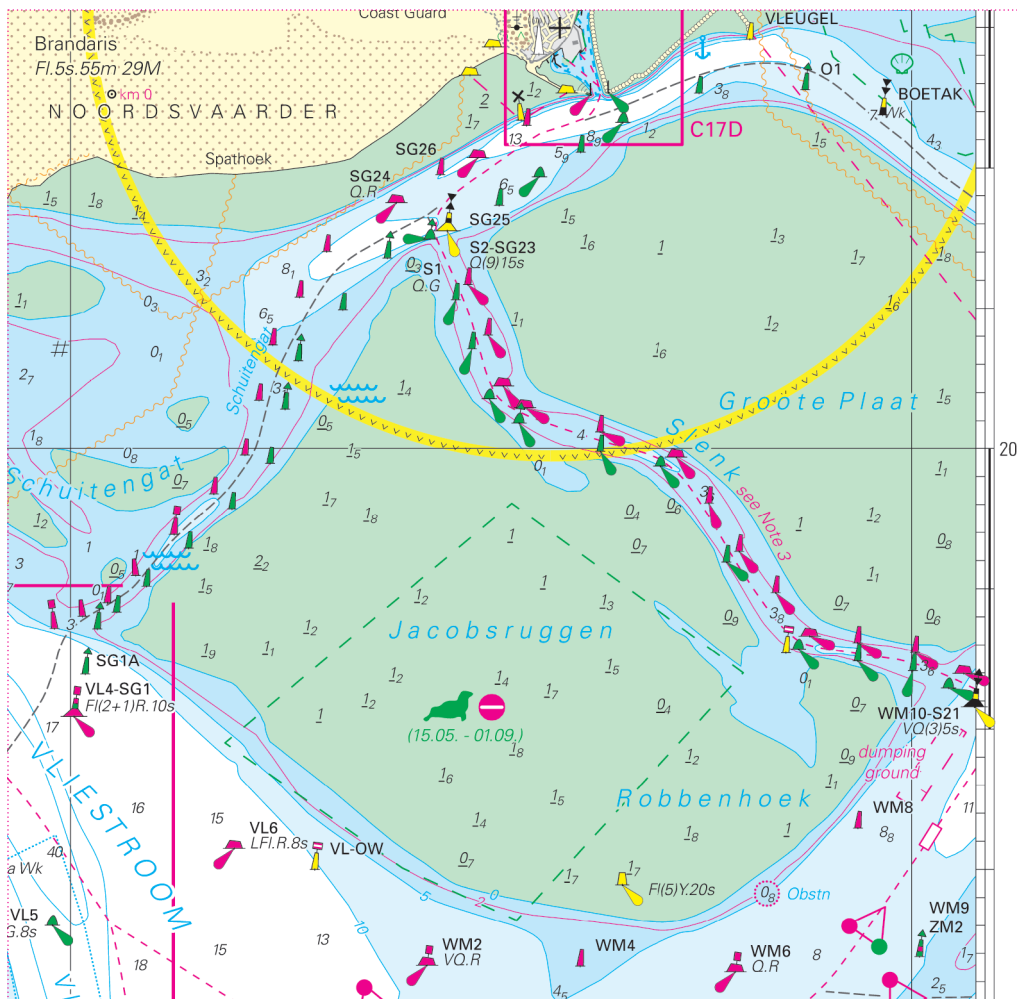

C6 midden rechts
C6 centre right

20cm

10cm