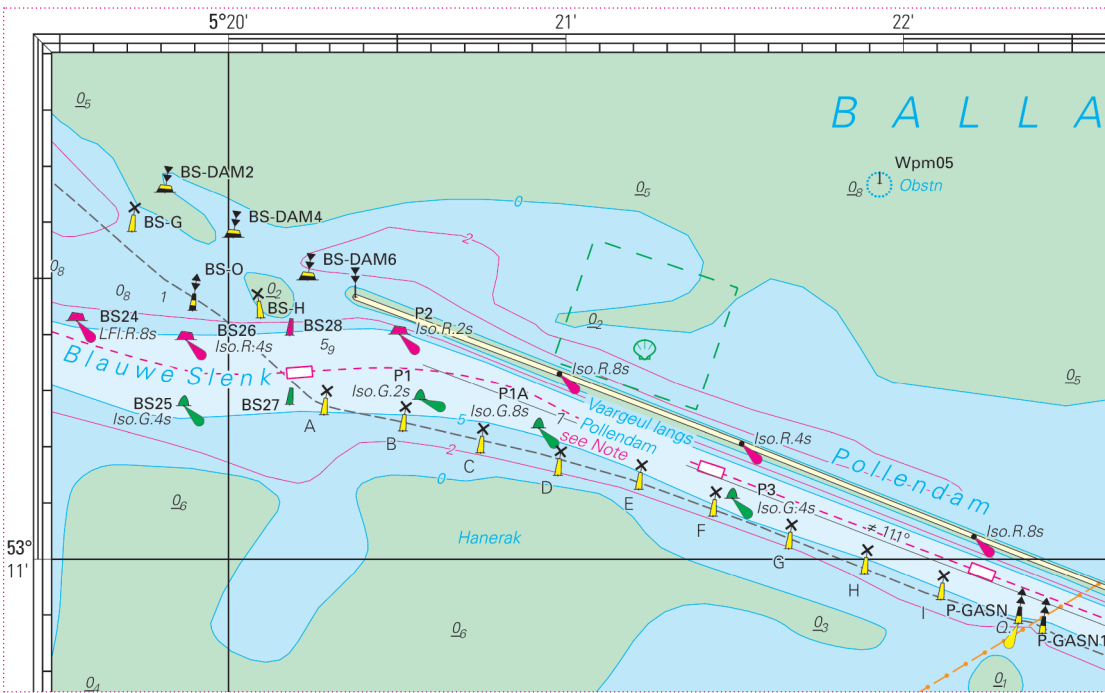

Note 1: Caution Area
In this area free span has been detected. Shipping is requested not to fish or anchor within this area.

Adjoining nv charts - NL1

22

C2 midden links
C2 centre left

C5 boven rechts
C5 top right

C14 onderaan rechts
C14 bottom right

C12 midden
C12 centre

C10 boven midden
C10 top centre

C12 boven links
C12 top left

C16 D midden
C16 D centre

C16 B onderaan rechts
C16 B bottom right

C17 B midden links
C17 B centre left