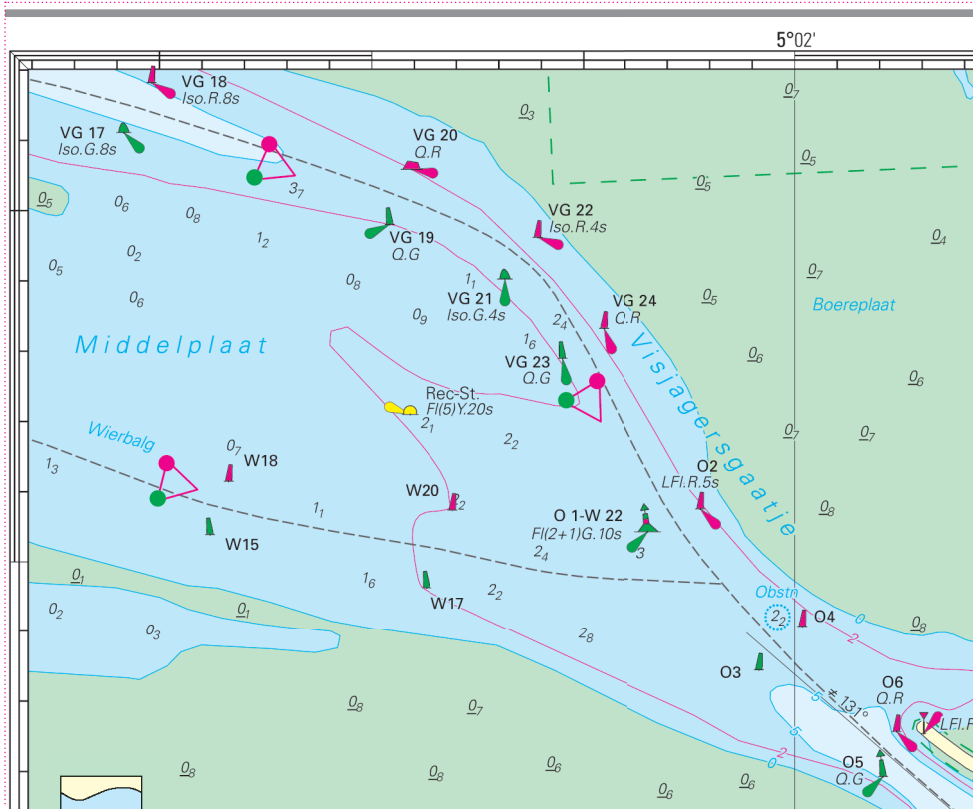

Note 1: Caution Area
In this area free span has been detected. Shipping is requested not to fish or anchor within this area.

Adjoining nv charts - NL1

22

C2 midden links
C2 centre left

C5 boven rechts
C5 top right

C14 onderaan rechts
C14 bottom right

C12 midden
C12 centre

C10 boven midden
C10 top centre

C12 boven links
C12 top left

C16 D midden
C16 D centre

C16 B onderaan rechts
C16 B bottom right

C17 B midden links
C17 B centre left

C16 B boven links
C16 B top left

C13 onderaan rechts
C13 bottom right

C17 E boven midden
C17 E top centre

C16 A boven links
C16 A top left

C17 D onderaan links
C17 D bottom left

C15 B midden rechts
C15 B centre right