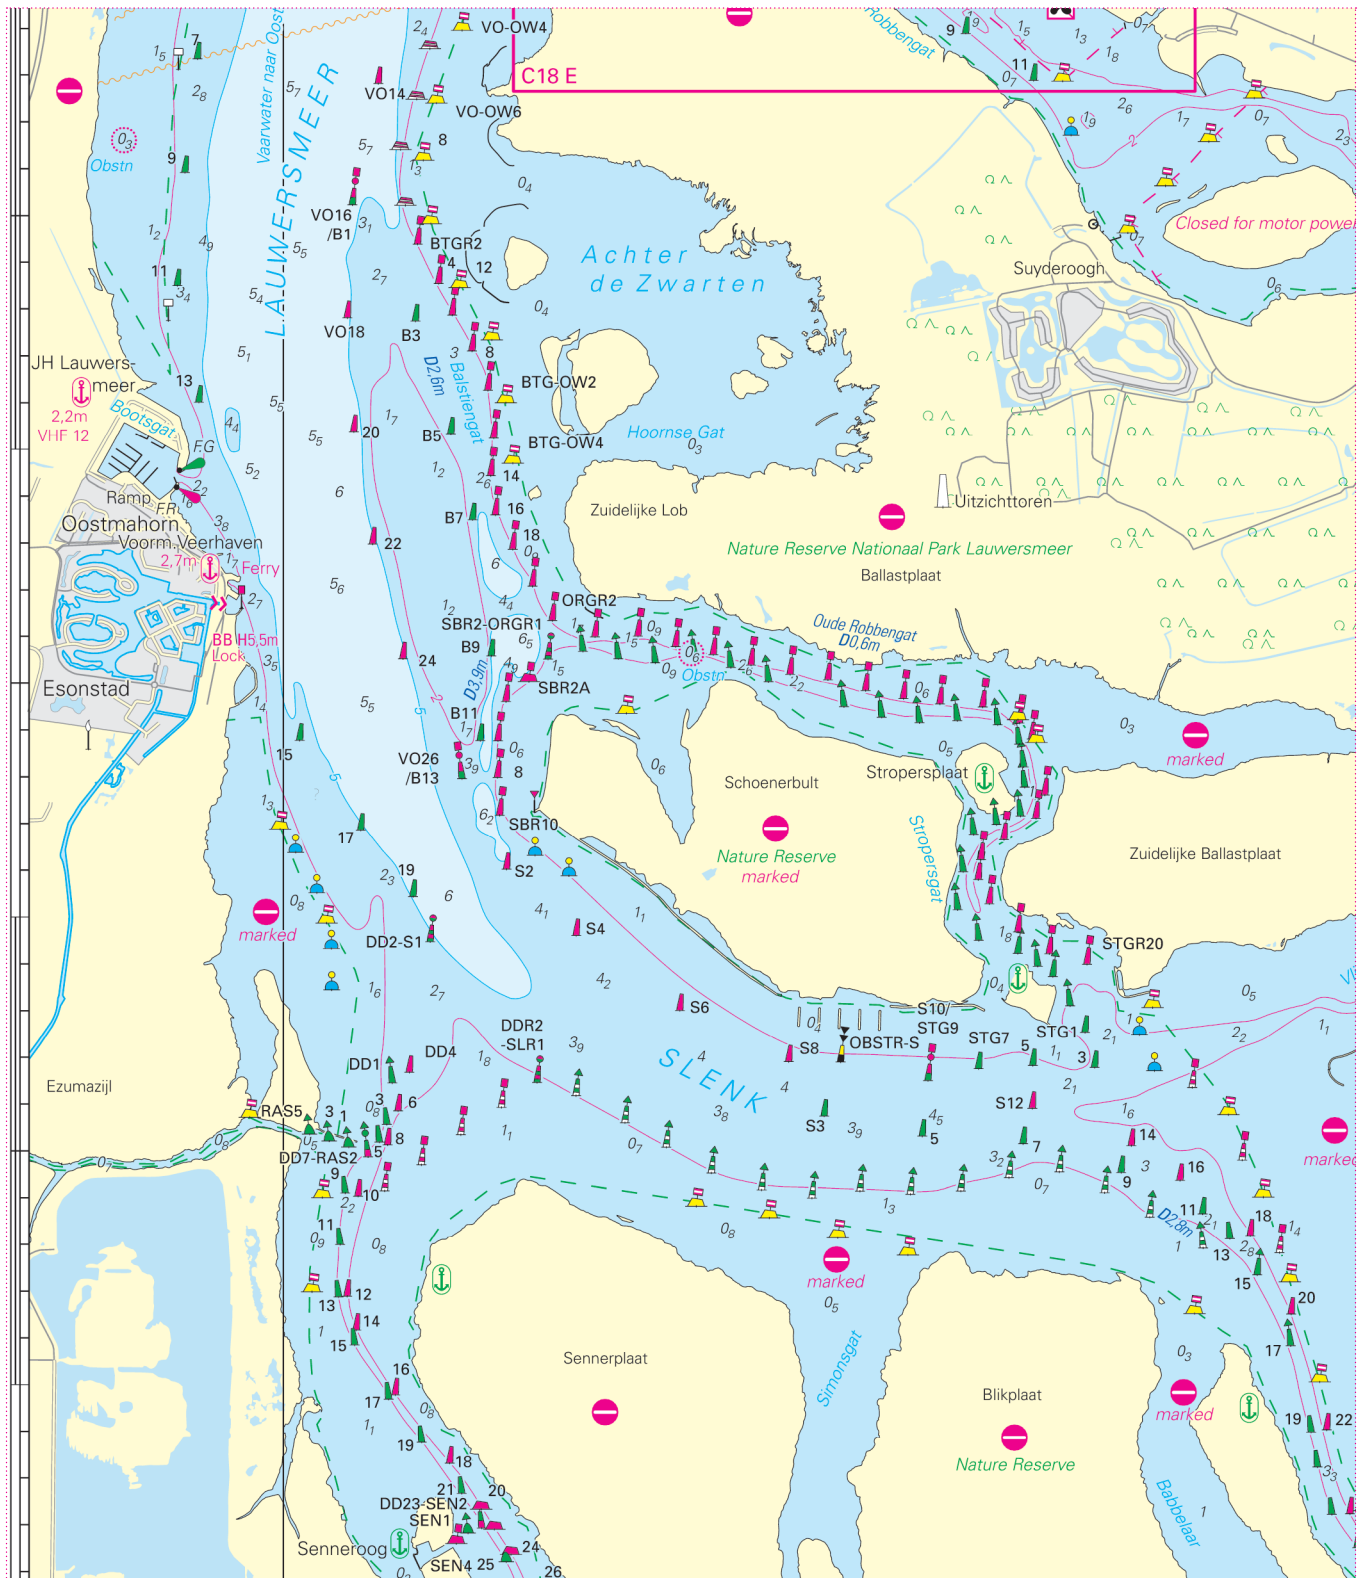

Note 1: Caution Area
In this area free span has been detected. Shipping is requested not to fish or anchor within this area.

Adjoining nv charts - NL1

22

C2 midden links
C2 centre left

C5 boven rechts
C5 top right

C16 D onderaan links
C16 D bottom left

20cm

10cm

C17 E midden links
C17 E centre left

C17 E midden rechts
C17 E centre right

C18 E onderaan rechts
C18 E bottom right

C17 B boven rechts
C17 B top right

C17 B midden
C17 B centre

C18 C onderaan rechts
C18 C bottom right

C18 D onderaan rechts
C18 D bottom right

C18 A boven links
C18 A top left

C18 A midden links
C18 A centre left

C4 onderaan midden
C4 bottom centre

C12 midden
C12 centre