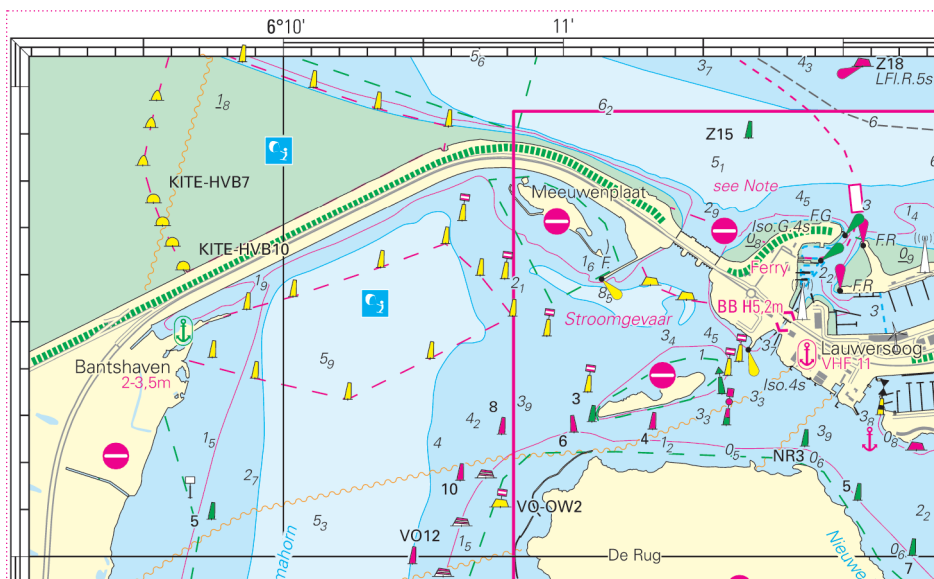

Note 1: Caution Area
In this area free span has been detected. Shipping is requested not to fish or anchor within this area.

Adjoining nv charts - NL1

22

C2 midden links
C2 centre left

C5 boven rechts
C5 top right

C16 D onderaan links
C16 D bottom left

20cm

10cm

C17 E midden links
C17 E centre left

C17 E midden rechts
C17 E centre right

C18 E onderaan rechts
C18 E bottom right

C17 B boven rechts
C17 B top right

C17 B midden
C17 B centre

C18 C onderaan rechts
C18 C bottom right

C18 D onderaan rechts
C18 D bottom right

C18 A boven links
C18 A top left

C18 A midden links
C18 A centre left

C4 onderaan midden
C4 bottom centre

C12 midden
C12 centre