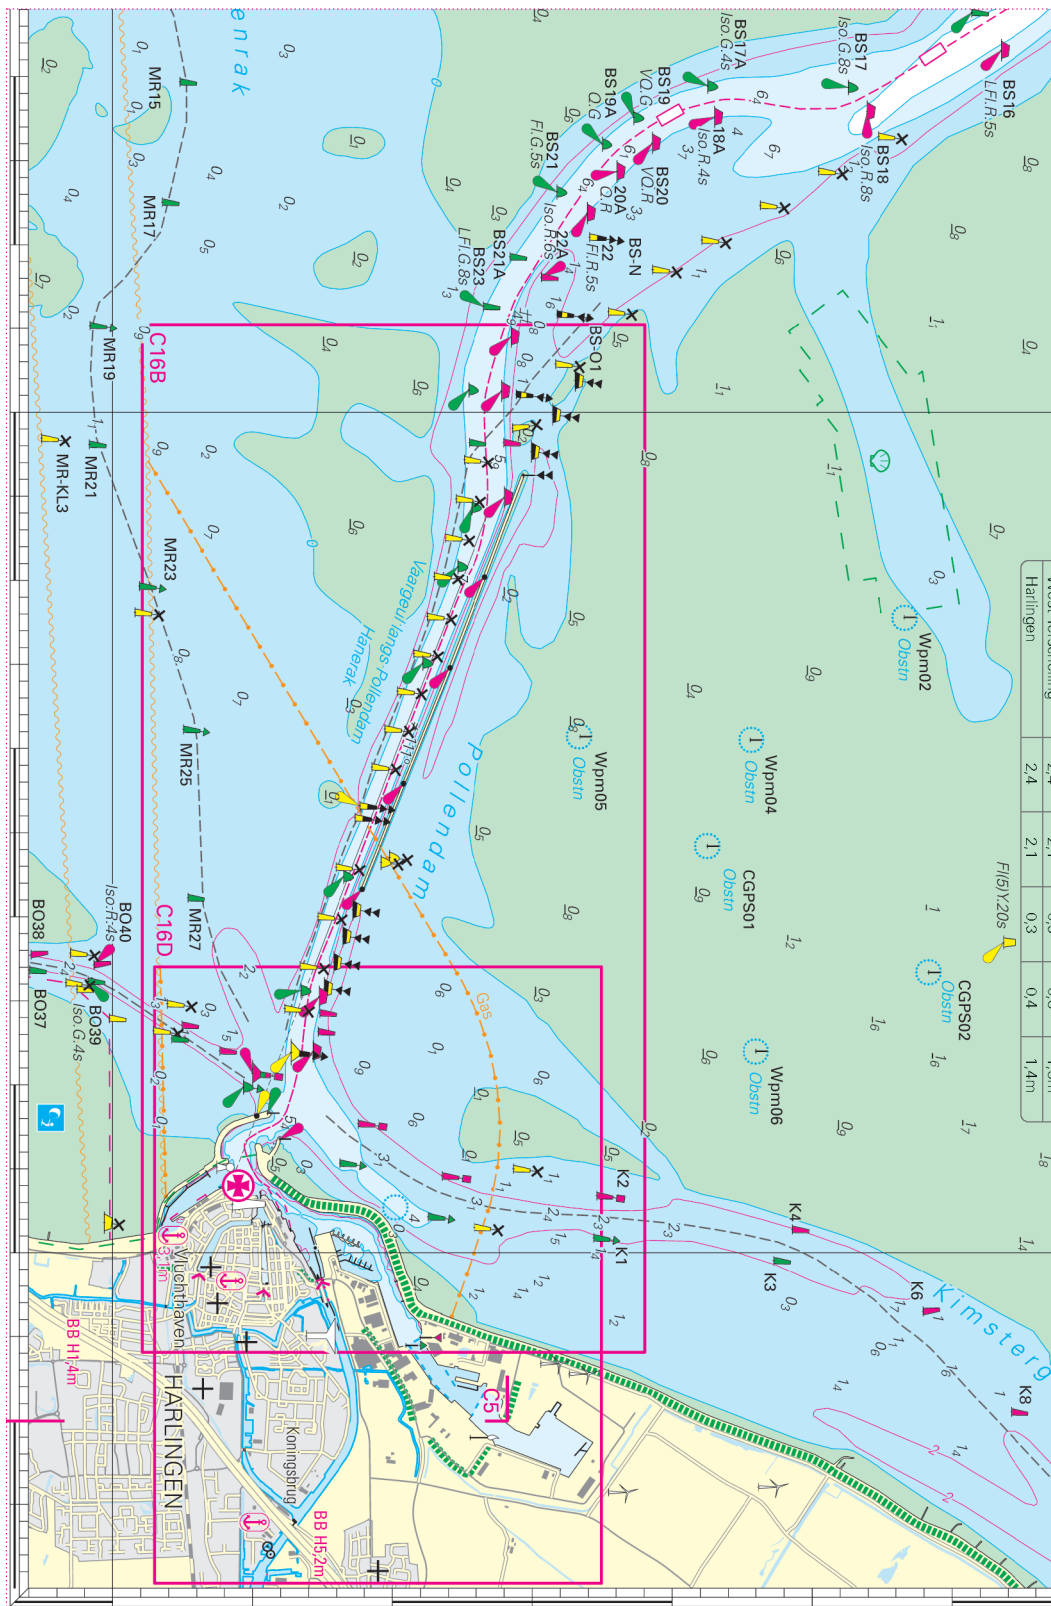

NVCharts

Nederland NL2 Waddenzee

Update-Service Week 26

Week 05-21 2026

Note: This document contains the entire Update-Service to this date. To avoid unnecessary printouts, only the not yet corrected pages should be printed.

Note 1: Caution Area
In this area free span has been detected. Shipping is requested not to fish or anchor within this area.

Adjoining nv charts - NL1

22

C2 midden links
C2 centre left

C5 boven rechts
C5 top right

C6 midden
C6 centre

C8 onderaan midden
C8 bottom centre

C6 midden rechts
C6 centre right

20cm

10cm

20cm
10cm

C7 onderaan rechts
C7 bottom right

C10 midden
C10 centre

C11 midden rechts
C11 centre right

C7 midden links
C7 centre left

C7 midden rechts
C7 centre right

C6 midden
C6 centre

C16 C onderaan midden
C16 C bottom centre

C10 midden
C10 centre

C10 onderaan rechts
C10 bottom right