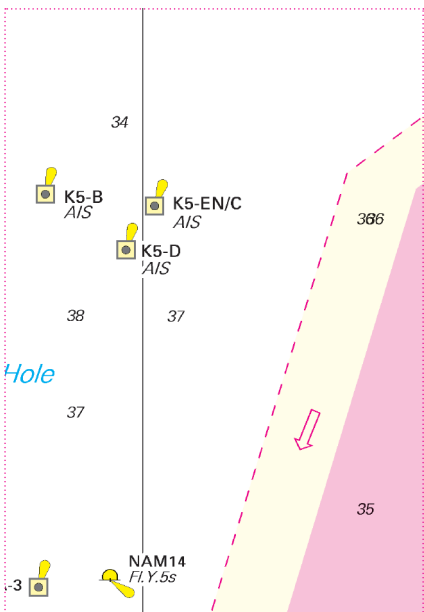

### Update-Service Week 26

Week 05-21 2026

Note: This document contains the entire Update-Service to this date. To avoid unnecessary printouts, only the not yet corrected pages should be printed.

C2 onderaan midden  
C2 bottom centre

C3 midden  
C3 centre

C2 midden  
C2 centre

C2 boven midden  
C2 top centre

C4 boven rechts  
C4 top right

C2 midden  
C2 centre

C8 onderaan midden  
C8 bottom centre

C11 onderaan midden  
C11 bottom centre

C10 boven rechts  
C10 top right

C3 onderaan links  
C3 bottom left

C6 boven rechts  
C6 top right

C18 C onderaan links  
C18 C bottom left

C3 midden links  
C3 centre left

C18 A midden rechts  
C18 A centre right

NL1 C18 A midden rechts  
NL1 C18 A centre right

NL1 C18 D midden links  
NL1 C18 D centre left

20cm

10cm