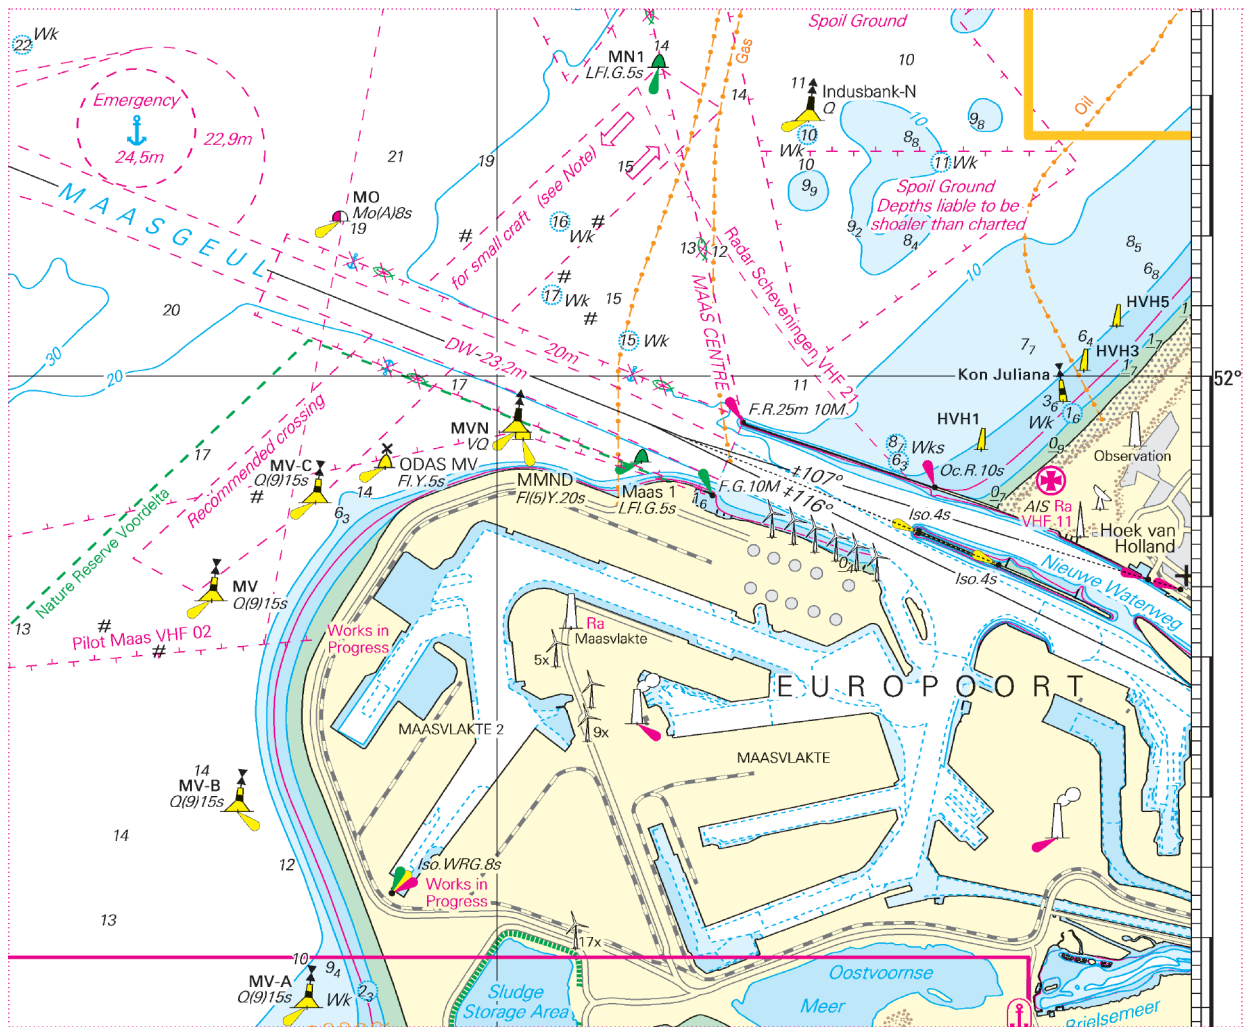

### Update-Service Week 26

Week 05-21 2026

Note: This document contains the entire Update-Service to this date. To avoid unnecessary printouts, only the not yet corrected pages should be printed.

C2 onderaan midden  
C2 bottom centre

C3 midden  
C3 centre

C2 midden  
C2 centre

C2 boven midden  
C2 top centre

C4 boven rechts  
C4 top right

C2 midden  
C2 centre

C8 onderaan midden  
C8 bottom centre

C11 onderaan midden  
C11 bottom centre

C10 boven rechts  
C10 top right

C3 onderaan links  
C3 bottom left

C6 boven rechts  
C6 top right

C18 C onderaan links  
C18 C bottom left

C3 midden links  
C3 centre left

C18 A midden rechts  
C18 A centre right