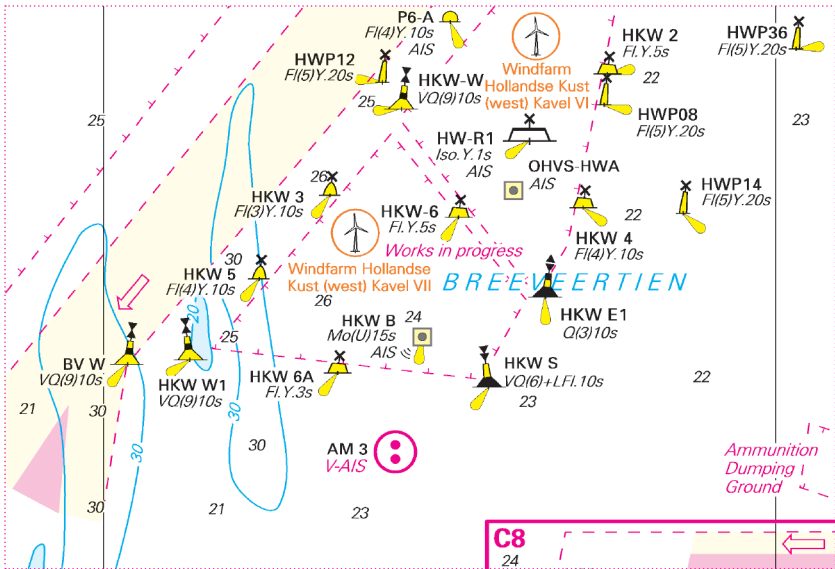

# NVCharts

### Update-Service Week 26

Week 05-21 2026

Note: This document contains the entire Update-Service to this date. To avoid unnecessary printouts, only the not yet corrected pages should be printed.

C2 onderaan midden  
C2 bottom centre

NL1 C18 A midden rechts  
NL1 C18 A centre right

NL1 C18 D midden links  
NL1 C18 D centre left

20cm

10cm