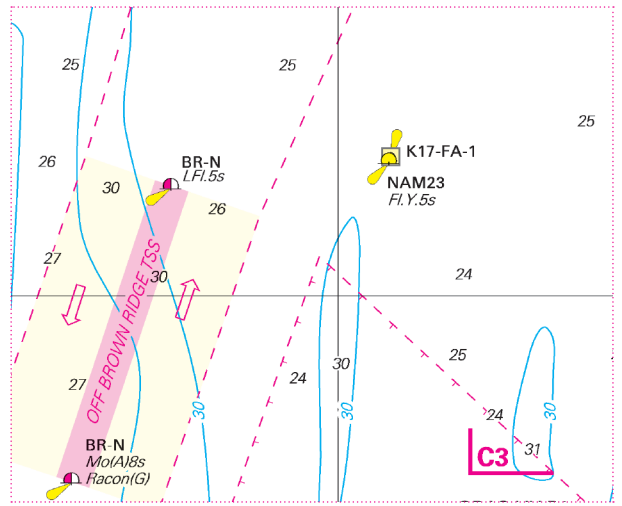

### Update-Service Week 26

Week 05-21 2026

Note: This document contains the entire Update-Service to this date. To avoid unnecessary printouts, only the not yet corrected pages should be printed.

C2 onderaan midden  
C2 bottom centre

C3 midden  
C3 centre

C2 midden  
C2 centre

C2 boven midden  
C2 top centre

C4 boven rechts  
C4 top right

C2 midden  
C2 centre

C8 onderaan midden  
C8 bottom centre

C11 onderaan midden  
C11 bottom centre

C10 boven rechts  
C10 top right

C3 onderaan links  
C3 bottom left

C6 boven rechts  
C6 top right

C18 C onderaan links  
C18 C bottom left

C3 midden links  
C3 centre left

C18 A midden rechts  
C18 A centre right

NL1 C18 A midden rechts  
NL1 C18 A centre right

NL1 C18 D midden links  
NL1 C18 D centre left

20cm

10cm